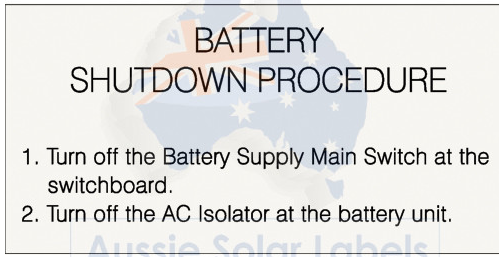

## Battery Shutdown Procedure (2 lines)

**SKU:** 0212

**Price:** \$2.18 ex-GST

**Stock:** instock

**Tags:** [White with Black writing](#)