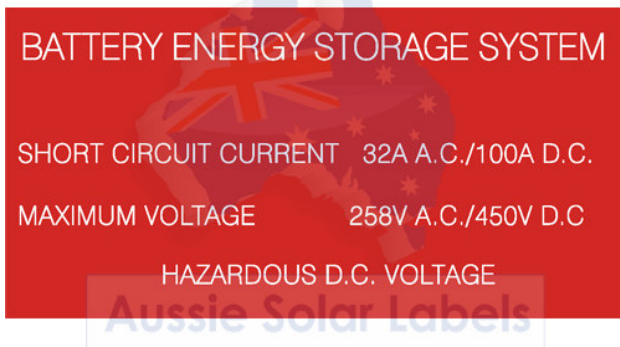

Battery Energy Storage System

SKU: 0174

Price: $2.18 ex-GST

Stock: instock

Tags: [Red with White writing](#)

Product Description

Battery Energy Storage System Short Circuit Current Maximum Voltage Hazardous D.C. Voltage SKU:0174 120x60mm Red with White writing Fully Engraved Traffolyte Label Adhesive backed

---