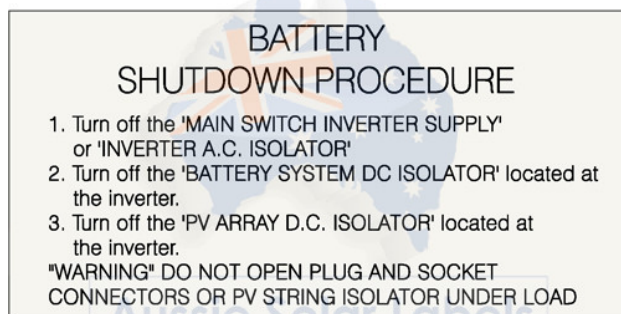

Battery Shutdown Procedure (3 lines + Warning)

SKU: 0213

Price: $2.18 ex-GST

Stock: instock

Tags: [White with Black writing](#)

Aussie Solar Labels

Product Description

Battery Shutdown Procedure (3 lines + Warning do not Open Plug and Socket) SKU:0213 120x60mm Fully Engraved Traffolyte Label White with Black writing Adhesive backed