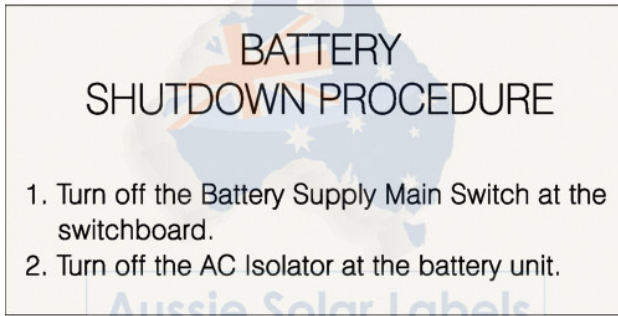

Battery Shutdown Procedure (2 lines)

SKU: 0212

Price: $2.18 ex-GST

Stock: instock

Tags: [White with Black writing](#)

Product Description

Battery Shutdown Procedure (2 lines) SKU:0212 120x60mm Fully Engraved Traffolyte Label White with Black writing Adhesive backed

---