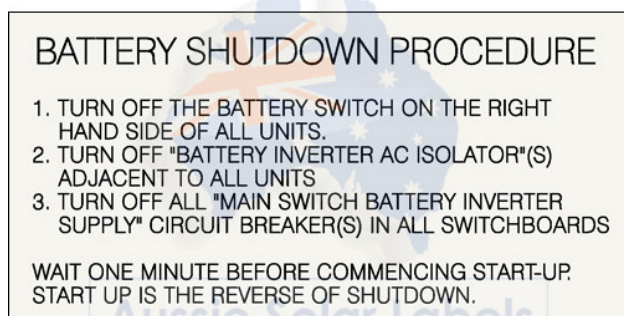

Battery Shutdown Procedure -Tesla

SKU: 0191

Price: $2.18 ex-GST

Stock: instock

Tags: [White with Black writing](#)

Product Description

Battery Shutdown Procedure -Tesla SKU:0191 120x60mm Fully Engraved Traffolyte Label White with Black writing Adhesive backed

---