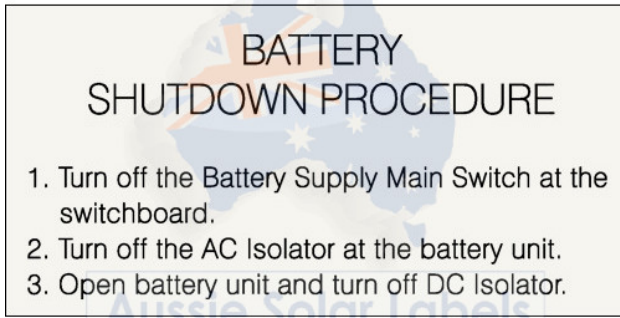

Battery Shutdown Procedure (3 process points)

SKU: 0057

Price: $2.18 ex-GST

Stock: instock

Tags: [White with Black writing](#)

Product Description

Battery Shutdown Procedure with 3 process points) SKU:0057 120x60mm Fully Engraved Traffolyte Label White with Black writing Adhesive backed

---